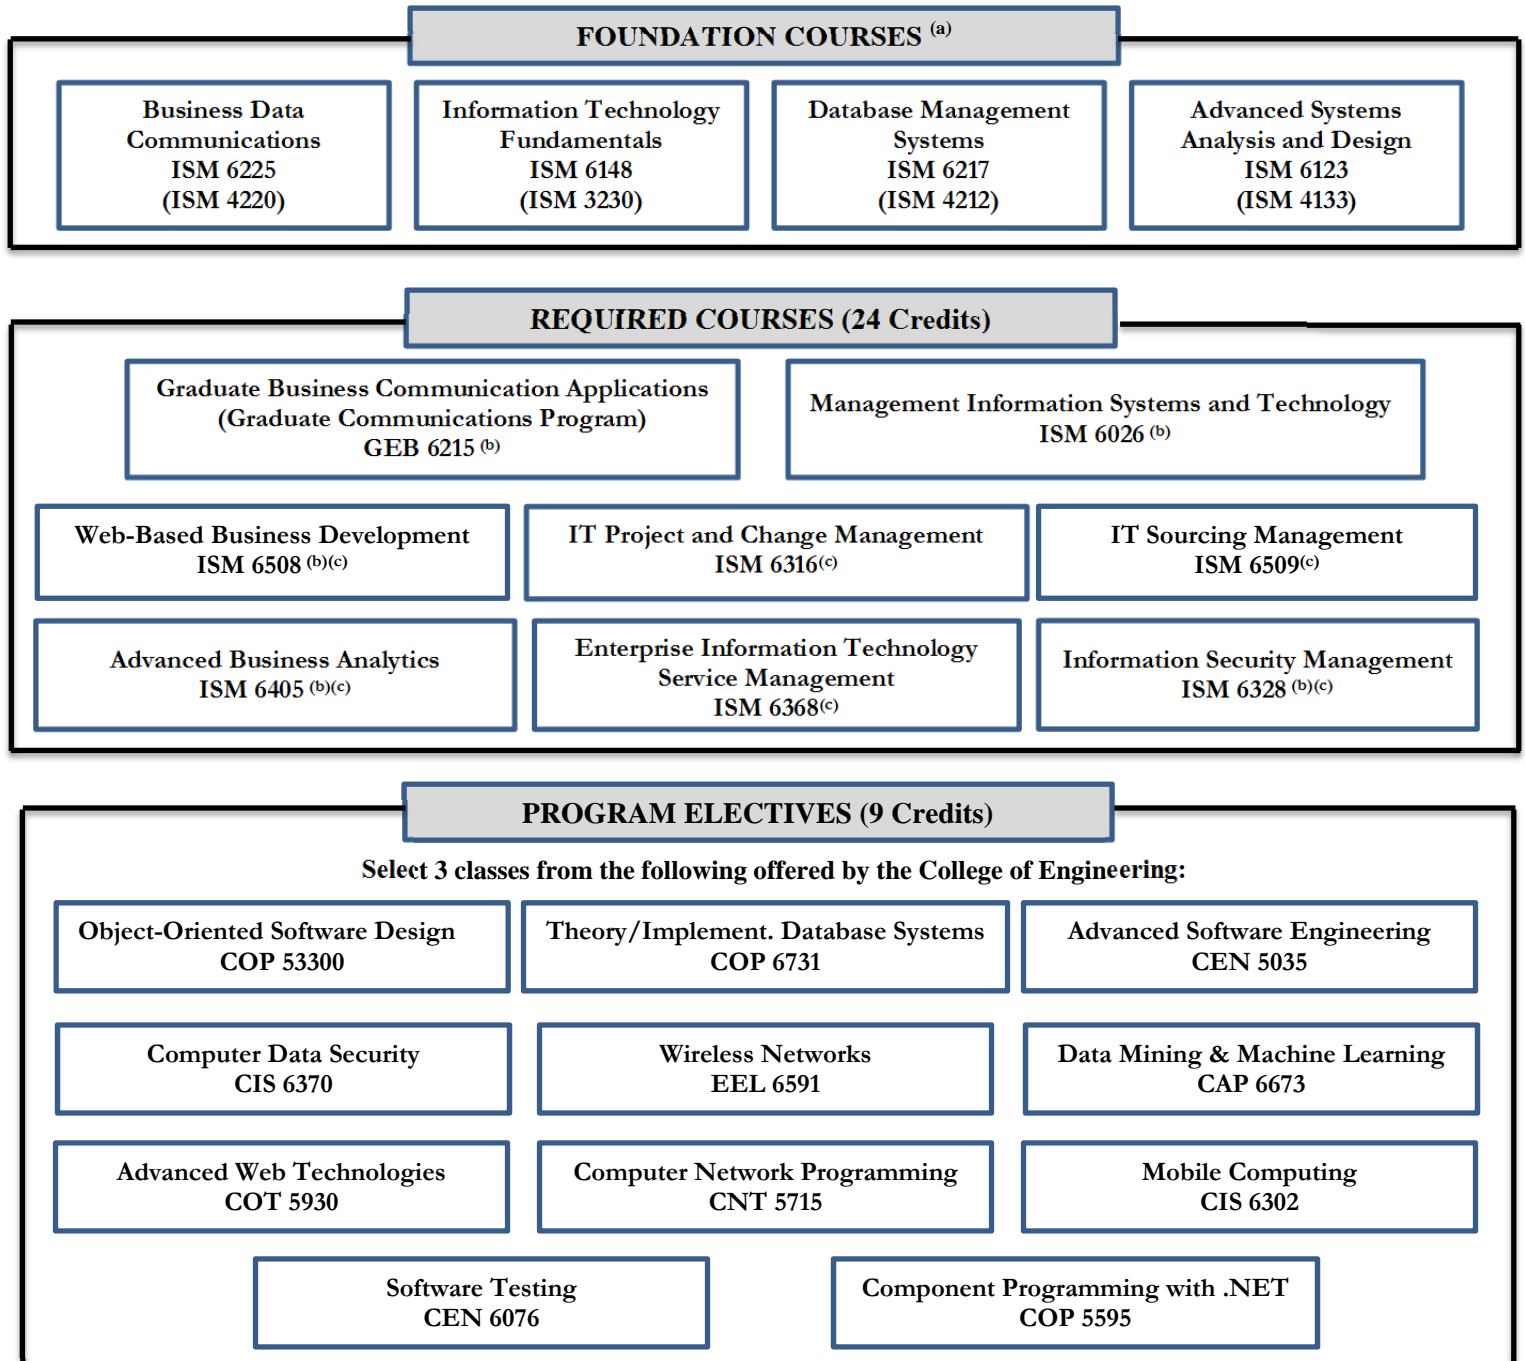

MSITM — Master of Science in Information Technology and Management

Minimum 33 Hours Required for Graduation

- (a) Foundation courses cannot be taken for credit; however, prior course work or professional experience may be considered in lieu of these courses, with departmental approval. The courses in () are the undergraduate equivalents.
- (b) GEB 6215 must be taken in the first semester, prior to or concurrent with ISM 6026, ISM 6368, ISM 6328, and ISM 6508.
- (c) ISM 6942, Graduate Information Technology and Operations Management Internship, may be substituted for this course (offerings are dependent upon employer availability).