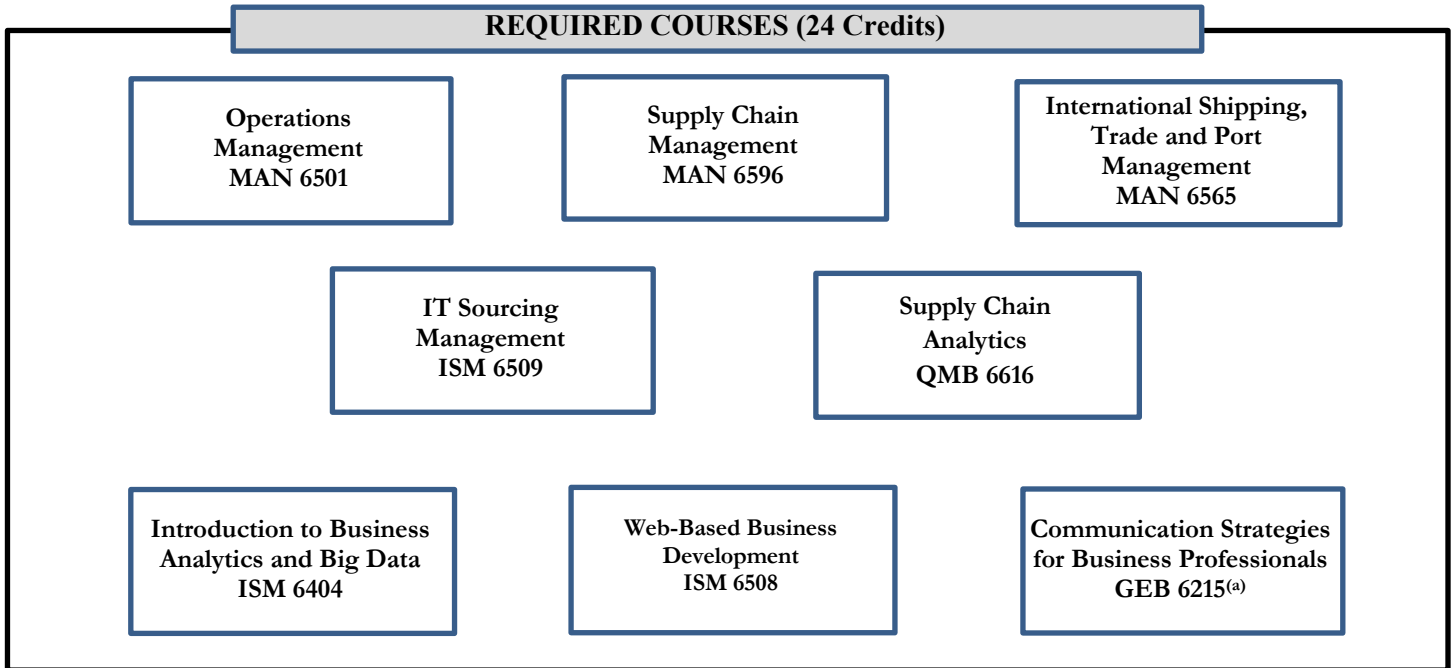

MSSCM —Supply Chain Management

Minimum 30 Hours Required for Graduation

- a) GEB 6215 must be taken in the first semester.
- b) Choose any 2 courses from the Electives group.